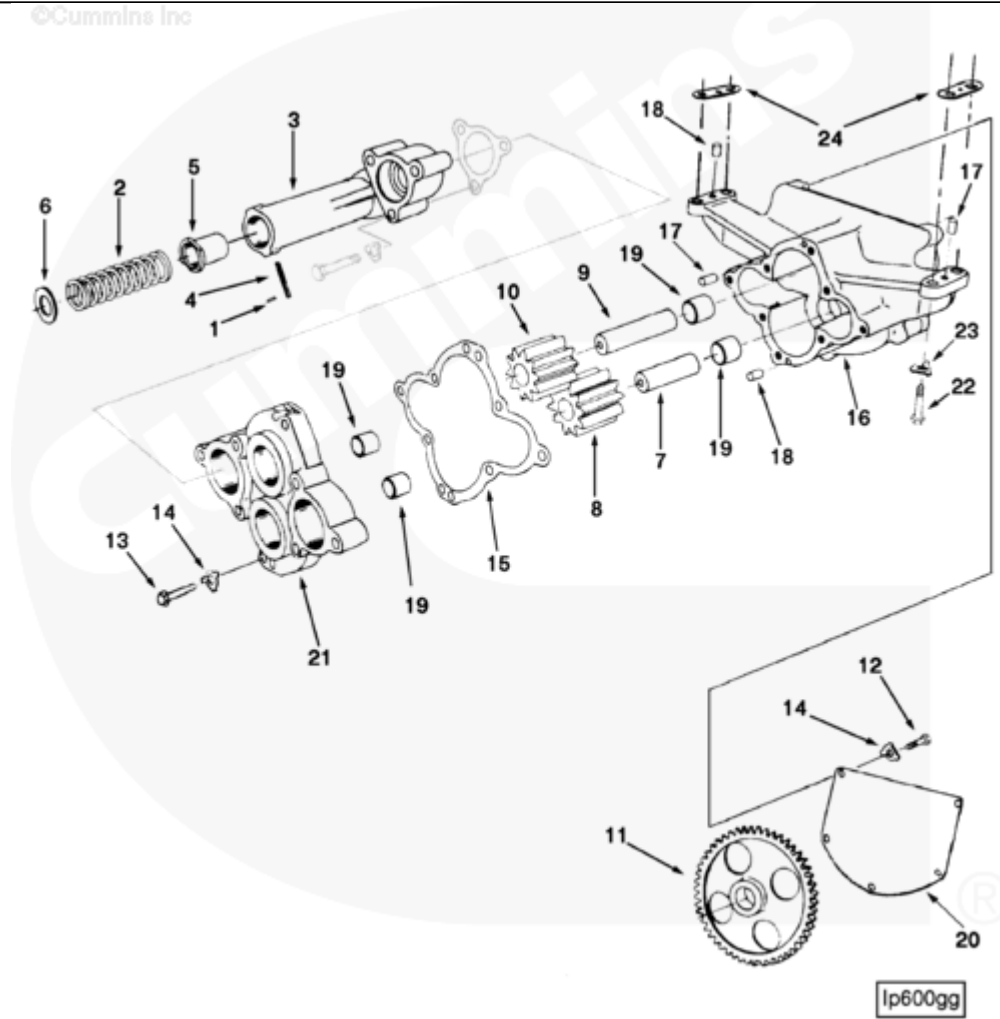

SMALL | MEDIUM | LARGE

Cart	Ref No	Part Number	Part Description	Required	Remarks
View My Cart					
		BP6136	Lubricating Oil Pump		
<input type="checkbox"/>		AR11475	Pressure Relief Valve	1	
<input type="checkbox"/>	1	107695	Roll Pin	2	
	2	205607	Pressure Regulator Spring	1	

<input type="checkbox"/>					
<input type="checkbox"/>	3	3001718	Pressure Relief Valve Body	1	
<input type="checkbox"/>	4	3001719	Straight Pin	1	
<input type="checkbox"/>	5	3021618	Pressure Regulator Plunger	1	
<input type="checkbox"/>	6	3177093	Plain Washer	1	5/8 Inch.
<input type="checkbox"/>		3634640	Lubricating Oil Pump	1	
<input type="checkbox"/>		AR11461	Lubricating Oil Pump Drive Shaft	1	
<input type="checkbox"/>	7	205545	Lubricating Oil Pump Shaft	1	
	8	205547	Lubricating Oil Pump Gear	1	
<input type="checkbox"/>		AR12386	Lubricating Oil Pump Drive Shaft	1	
<input type="checkbox"/>	9	205544	Lubricating Oil Pump Shaft	1	
	10	205547	Lubricating Oil Pump Gear	1	
<input type="checkbox"/>	11	206756	Lubricating Oil Pump Gear	1	
<input type="checkbox"/>	12	S 117	Hexagon Head Cap Screw	5	3/8 - 16 x 3/4 in.
<input type="checkbox"/>	13	S 174 B	Hexagon Head Cap Screw	2	3/8 - 16 X 1 3/8 Inch.
<input type="checkbox"/>	14	109319	Lock Plate	7	
<input type="checkbox"/>	15	205532	Lubricating Oil Pump Cover Gasket	1	
<input type="checkbox"/>	16	3634639	Lubricating Oil Pump Body	1	
<input type="checkbox"/>	19	205548	Bushing	2	
		3634638	Lubricating Oil Pump Body	1	
<input type="checkbox"/>	17	69519	Pin Dowel	2	
<input type="checkbox"/>	18	107948	Diamond Dowel	2	
<input type="checkbox"/>	20	205546	Lubricating Oil Pump Cover	1	
<input type="checkbox"/>	21	205549	Lubricating Oil Pump Cover	1	
<input type="checkbox"/>	22	S 113	Hexagon Head Cap Screw	4	1/2 - 13 x 1 1/2 in.
<input type="checkbox"/>	23	149134	Lock Plate	4	
<input type="checkbox"/>	24	3026312	Shim	2	
<input type="checkbox"/>	24	3026313	Shim	2	